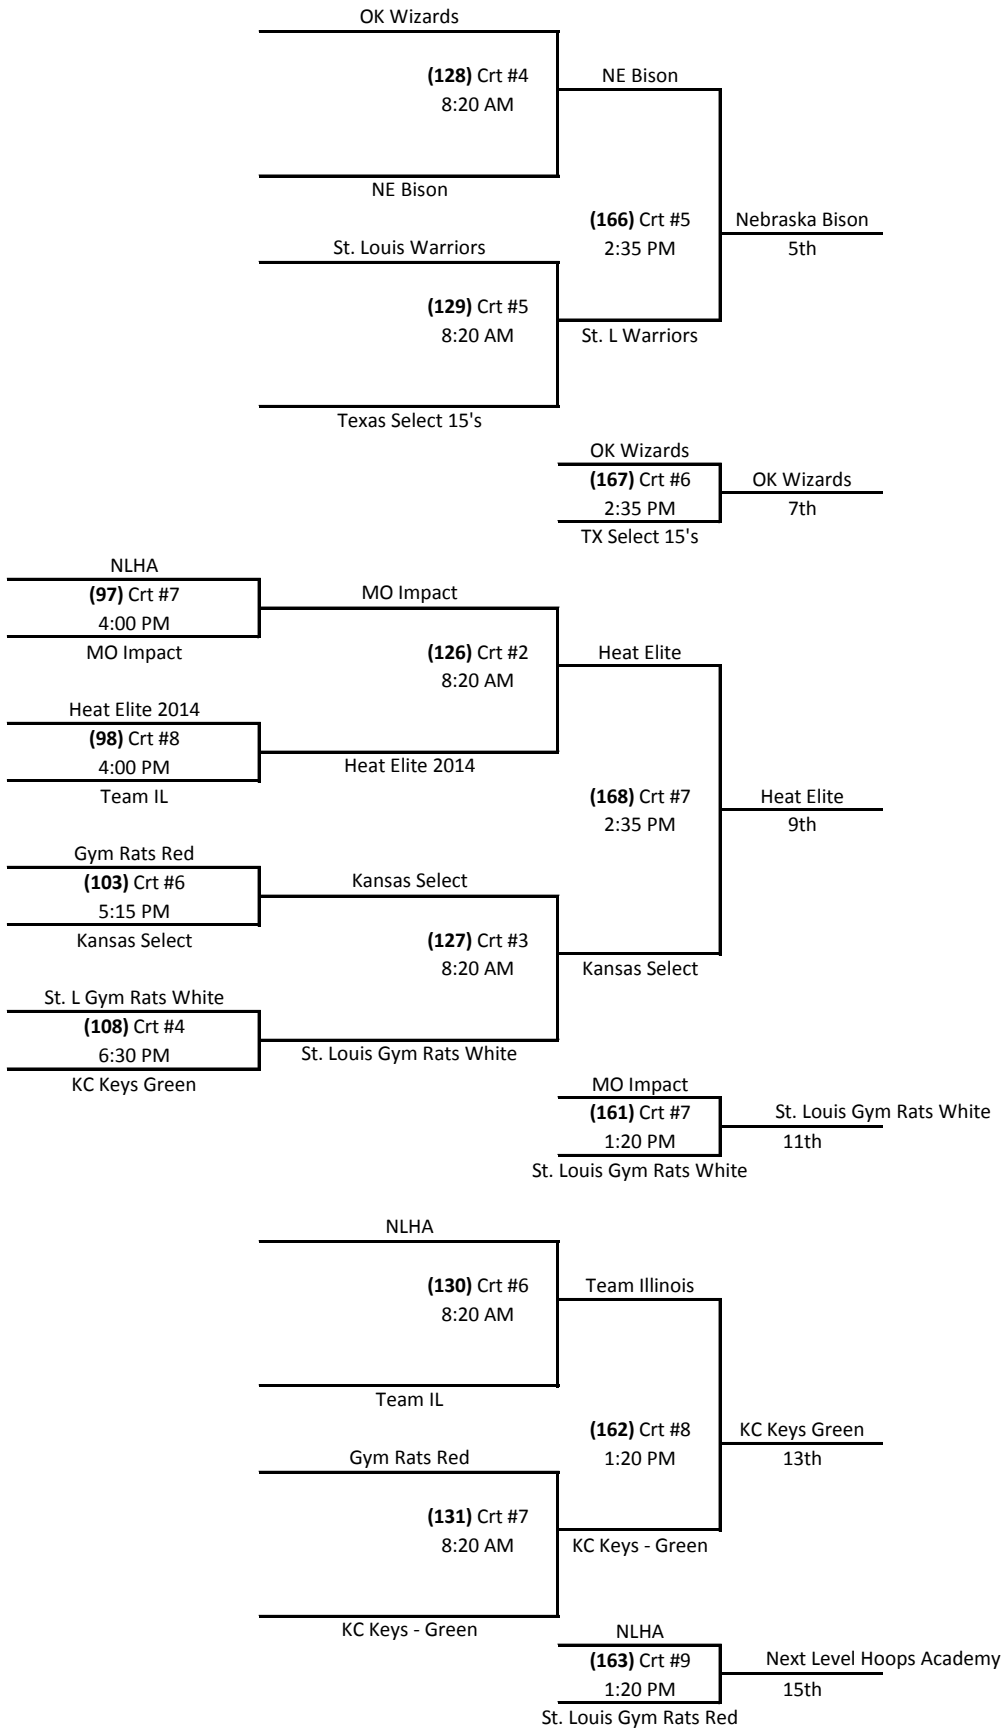

16U Championship Bracket (Page 2)

Saturday

Sunday

Sunday