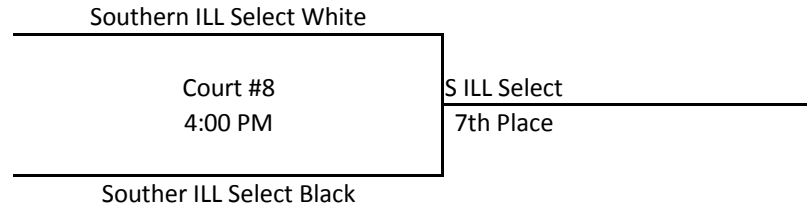

Mullen's Bonus 8 Tournament (17U)

Pool A

	W	L	PD	PA
A1 Southern Illinois Select (White)		III		
A2 Missouri Hustle	III			
A3 All Missouri Attack	II	I		
A4 Missouri Impact	I	II		

Pool B

	W	L	PD	PA
B1 Southern Illinois Select (Black)	I	II		
B2 Warriors Hoops Select	I	II		
B3 Oklahoma Servants	III			
B4 Machine Elite	II	I		

Date	Time	Court	Home/Away	Score
Fri, 7/10	12:45 PM	1	A1 vs A2	63-83
Fri, 7/10	12:45 PM	2	A4 vs A3	59-83
Fri, 7/10	7:00 PM	5	A3 vs A1	71-52
Fri, 7/10	7:00 PM	6	A4 vs A2	60-70
Sat, 7/11	11:00 AM	7	A1 vs A4	61-83
Sat, 7/11	11:00 AM	8	A2 vs A3	73-65

Date	Time	Court	Home/Away	Score
Fri, 7/10	2:00 PM	1	B1 vs B2	39-59
Fri, 7/10	2:00 PM	2	B4 vs B3	71-91
Fri, 7/10	8:15 PM	9	B3 vs B1	79-43
Fri, 7/10	8:15 PM	10	B4 vs B2	44-39
Sat, 7/11	11:00 AM	5	B2 vs B3	49-77
Sat, 7/11	12:15 PM	6	B1 vs B4	45-68

***Final Game Pairings will be decided by a). Pool Play Record, b.) Head-to-