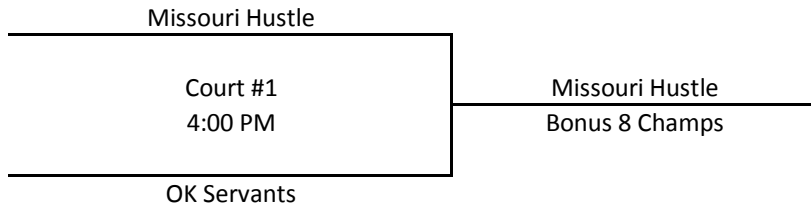

Mullen's Bonus 8 Tournament (17U)

Pool A

	W	L	PD	PA
A1 Southern Illinois Select (White)		III		
A2 Missouri Hustle	III			
A3 All Missouri Attack	II	I		
A4 Missouri Impact	I	II		

Pool B

	W	L	PD	PA
B1 Southern Illinois Select (Black)	I	II		
B2 Warriors Hoops Select	I	II		
B3 Oklahoma Servants	III			
B4 Machine Elite	II	I		

Date	Time	Court	Home/Away	Score
Fri, 7/10	12:45 PM	1	A1 vs A2	63-83
Fri, 7/10	12:45 PM	2	A4 vs A3	59-83
Fri, 7/10	7:00 PM	5	A3 vs A1	71-52
Fri, 7/10	7:00 PM	6	A4 vs A2	60-70
Sat, 7/11	11:00 AM	7	A1 vs A4	61-83
Sat, 7/11	11:00 AM	8	A2 vs A3	73-65

Date	Time	Court	Home/Away	Score
Fri, 7/10	2:00 PM	1	B1 vs B2	39-59
Fri, 7/10	2:00 PM	2	B4 vs B3	71-91
Fri, 7/10	8:15 PM	9	B3 vs B1	79-43
Fri, 7/10	8:15 PM	10	B4 vs B2	44-39
Sat, 7/11	11:00 AM	5	B2 vs B3	49-77
Sat, 7/11	12:15 PM	6	B1 vs B4	45-68

***Final Game Pairings will be decided by a). Pool Play Record, b.) Head-to-