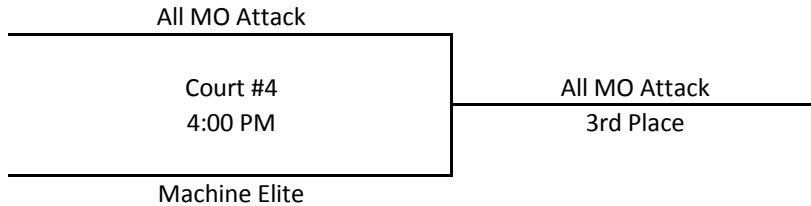

Mullen's Bonus 8 Tournament (17U)

Pool A

	W	L	PD	PA
A1 Southern Illinois Select (White)		III		
A2 Missouri Hustle	III			
A3 All Missouri Attack	II	I		
A4 Missouri Impact	I	II		

Pool B

	W	L	PD	PA
B1 Southern Illinois Select (Black)	I	II		
B2 Warriors Hoops Select	I	II		
B3 Oklahoma Servants	III			
B4 Machine Elite	II	I		

Date	Time	Court	Home/Away	Score
Fri, 7/10	12:45 PM	1	A1 vs A2	63-83
Fri, 7/10	12:45 PM	2	A4 vs A3	59-83
Fri, 7/10	7:00 PM	5	A3 vs A1	71-52
Fri, 7/10	7:00 PM	6	A4 vs A2	60-70
Sat, 7/11	11:00 AM	7	A1 vs A4	61-83
Sat, 7/11	11:00 AM	8	A2 vs A3	73-65

Date	Time	Court	Home/Away	Score
Fri, 7/10	2:00 PM	1	B1 vs B2	39-59
Fri, 7/10	2:00 PM	2	B4 vs B3	71-91
Fri, 7/10	8:15 PM	9	B3 vs B1	79-43
Fri, 7/10	8:15 PM	10	B4 vs B2	44-39
Sat, 7/11	11:00 AM	5	B2 vs B3	49-77
Sat, 7/11	12:15 PM	6	B1 vs B4	45-68

***Final Game Pairings will be decided by a). Pool Play Record, b.) Head-to-