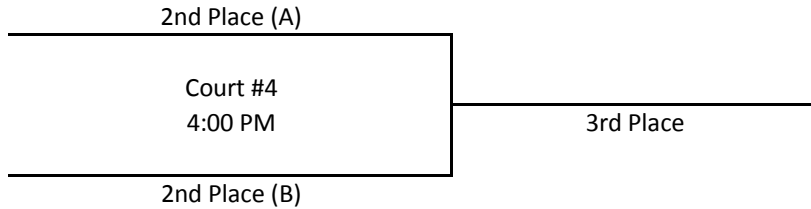

### Pool A

W      L      PD      PA

- A1** Southern Illinois Select (White)
- A2** Missouri Hustle
- A3** All Missouri Attack
- A4** Missouri Impact

Date	Time	Court	Home/Away	Score
Fri, 7/10	12:45 PM	1	A1 vs A2	
Fri, 7/10	12:45 PM	2	A4 vs A3	
Fri, 7/10	7:00 PM	5	A3 vs A1	
Fri, 7/10	7:00 PM	6	A4 vs A2	
Sat, 7/11	11:00 AM	7	A1 vs A4	
Sat, 7/11	11:00 AM	8	A2 vs A3	

### Pool B

W      L      PD      PA

- B1** Southern Illinois Select (Black)
- B2** Warriors Hoops Select
- B3** Oklahoma Servants
- B4** Machine Elite

Date	Time	Court	Home/Away	Score
Fri, 7/10	2:00 PM	1	B1 vs B2	
Fri, 7/10	2:00 PM	2	B4 vs B3	
Fri, 7/10	8:15 PM	9	B3 vs B1	
Fri, 7/10	8:15 PM	10	B4 vs B2	
Sat, 7/11	11:00 AM	5	B1 vs B4	
Sat, 7/11	12:15 PM	6	B2 vs B3	