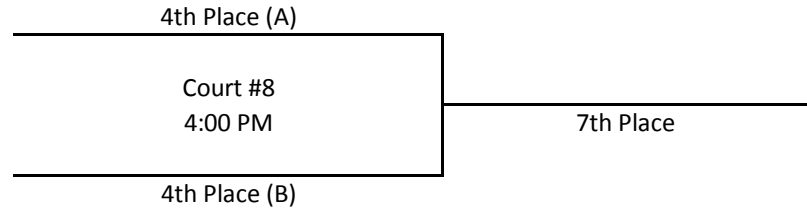

### Pool A

W      L      PD      PA

- A1** Southern Illinois Select (White)
- A2** Missouri Hustle
- A3** All Missouri Attack
- A4** Missouri Impact

Date	Time	Court	Home/Away	Score
Fri, 7/10	12:45 PM	1	A1 vs A2	
Fri, 7/10	12:45 PM	2	A4 vs A3	
Fri, 7/10	7:00 PM	5	A3 vs A1	
Fri, 7/10	7:00 PM	6	A4 vs A2	
Sat, 7/11	11:00 AM	7	A1 vs A4	
Sat, 7/11	11:00 AM	8	A2 vs A3	

### Pool B

W      L      PD      PA

- B1** Southern Illinois Select (Black)
- B2** Warriors Hoops Select
- B3** Oklahoma Servants
- B4** Machine Elite

Date	Time	Court	Home/Away	Score
Fri, 7/10	2:00 PM	1	B1 vs B2	
Fri, 7/10	2:00 PM	2	B4 vs B3	
Fri, 7/10	8:15 PM	9	B3 vs B1	
Fri, 7/10	8:15 PM	10	B4 vs B2	
Sat, 7/11	11:00 AM	5	B1 vs B4	
Sat, 7/11	12:15 PM	6	B2 vs B3	