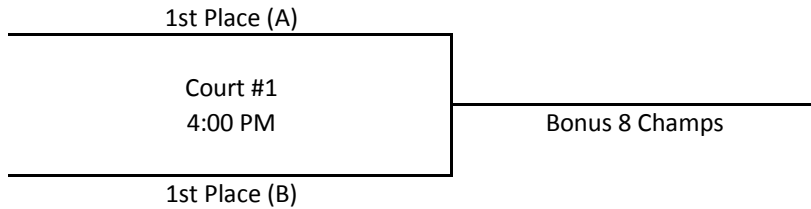

### Pool A

W      L      PD      PA

- A1** Southern Illinois Select (White)
- A2** Missouri Hustle
- A3** All Missouri Attack
- A4** Missouri Impact

Date	Time	Court	Home/Away	Score
Fri, 7/10	12:45 PM	1	A1 vs A2	
Fri, 7/10	12:45 PM	2	A4 vs A3	
Fri, 7/10	7:00 PM	5	A3 vs A1	
Fri, 7/10	7:00 PM	6	A4 vs A2	
Sat, 7/11	11:00 AM	7	A1 vs A4	
Sat, 7/11	11:00 AM	8	A2 vs A3	

### Pool B

W      L      PD      PA

- B1** Southern Illinois Select (Black)
- B2** Warriors Hoops Select
- B3** Oklahoma Servants
- B4** Machine Elite

Date	Time	Court	Home/Away	Score
Fri, 7/10	2:00 PM	1	B1 vs B2	
Fri, 7/10	2:00 PM	2	B4 vs B3	
Fri, 7/10	8:15 PM	9	B3 vs B1	
Fri, 7/10	8:15 PM	10	B4 vs B2	
Sat, 7/11	11:00 AM	5	B1 vs B4	
Sat, 7/11	12:15 PM	6	B2 vs B3	