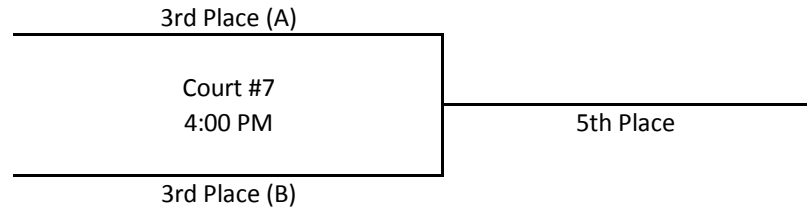

### Pool A

W      L      PD      PA

- A1** Southern Illinois Select (White)
- A2** Missouri Hustle
- A3** All Missouri Attack
- A4** Missouri Impact

Date	Time	Court	Home/Away	Score
Fri, 7/10	12:45 PM	1	A1 vs A2	
Fri, 7/10	12:45 PM	2	A4 vs A3	
Fri, 7/10	7:00 PM	5	A3 vs A1	
Fri, 7/10	7:00 PM	6	A4 vs A2	
Sat, 7/11	11:00 AM	7	A1 vs A4	
Sat, 7/11	11:00 AM	8	A2 vs A3	

### Pool B

W      L      PD      PA

- B1** Southern Illinois Select (Black)
- B2** Warriors Hoops Select
- B3** Oklahoma Servants
- B4** Machine Elite

Date	Time	Court	Home/Away	Score
Fri, 7/10	2:00 PM	1	B1 vs B2	
Fri, 7/10	2:00 PM	2	B4 vs B3	
Fri, 7/10	8:15 PM	9	B3 vs B1	
Fri, 7/10	8:15 PM	10	B4 vs B2	
Sat, 7/11	11:00 AM	5	B1 vs B4	
Sat, 7/11	12:15 PM	6	B2 vs B3	