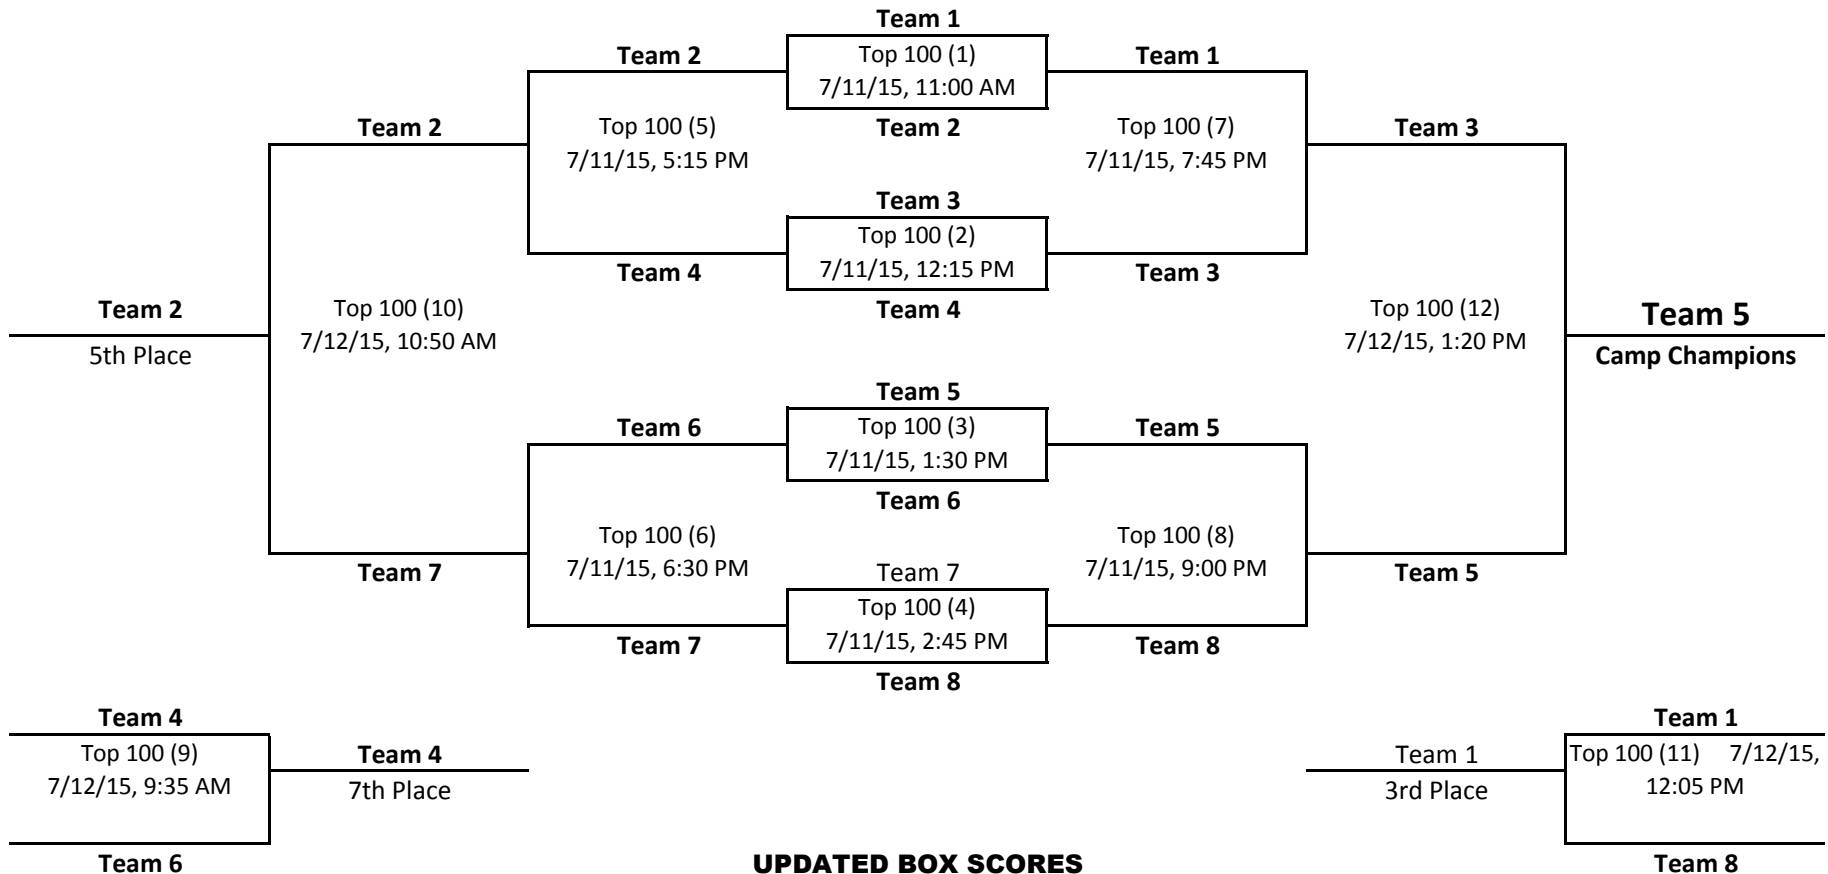

JC Top 100 Camp - July 11-12, 2015

Lindenwood University - St. Charles, MO

All Top 100 Games on Court #2

Illegal to Copy

Copyright by

Mullen's Sports Enterprises

UPDATED BOX SCORES

http://www.turbostats.com/webcast/basketball/06251599433328_box.html

LIVE IN-GAME STATS

<http://www.turbostats.com/webcast/06251599433328.html>